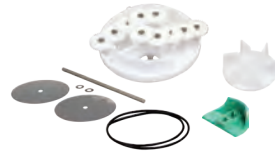

3 Port Low Profile T-Valve Kit 2"