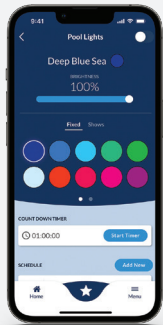

PUT YOUR BACKYARD IN THE SPOTLIGHT.

ColorLogic® 320 1.5-inch LED lights are ideal for discreet, uniform pool and spa lighting or for highlighting various backyard features. With the option to be installed wet or dry, these versatile UL-listed lights can meet the needs of any backyard application.

KEY FEATURES

- » **Industry-leading color** setting a new standard with our wide selection of hues. Enjoy deeper, richer colors that bring out the beauty of your surroundings.
- » **Totally encapsulated electronics** for next-level durability that ensures your light can withstand even the harshest conditions.
- » **Nicheless fixture** requiring 1.5" Sch 40 pipe for installation.
- » **Low-Profile Design** effectively illuminates pool water in vinyl, fiberglass and concrete applications.

UNLOCK EVEN MORE FEATURES WITH HAYWARD OMNI®.

With the addition of OmniDirect Mode™, Hayward LED pool fixtures are optimized for use with Omni automation systems, providing more control than ever. Features of OmniDirect Mode include:

- » Instant navigation to desired colors or light shows (no more cycling through every option)
- » Dimming capabilities (20% increments)
- » Speed adjustment for light shows
- » Access to 10 additional colors for increased customization opportunities (special occasions, sports teams, school colors and more)

SPECIFICATIONS

PART NUMBER	DESCRIPTION	WATTAGE	WATTAGE EQUIVALENT	LUMENS	VOLTAGE	CORD LENGTH (FT.)
LACUS11030	ColorLogic 320 1.5-Inch LED Light	23	60	700	12V-15V	30 ft.
LACUS11050	ColorLogic 320 1.5-Inch LED Light	23	60	700	12V-15V	50 ft.
LACUS11100	ColorLogic 320 1.5-Inch LED Light	23	60	700	12V-15V	100 ft.
LACUS11150	ColorLogic 320 1.5-Inch LED Light	23	60	700	12V-15V	150 ft.

*60W equivalent and 700 lumens is based off of cloud white

APPLICATIONS

- 1 Pools
- 3 Landscape Lighting
- 5 Bubblers
- 7 Steps
- 2 Spas
- 4 Water Features
- 6 Fountains
- 8 Shelves